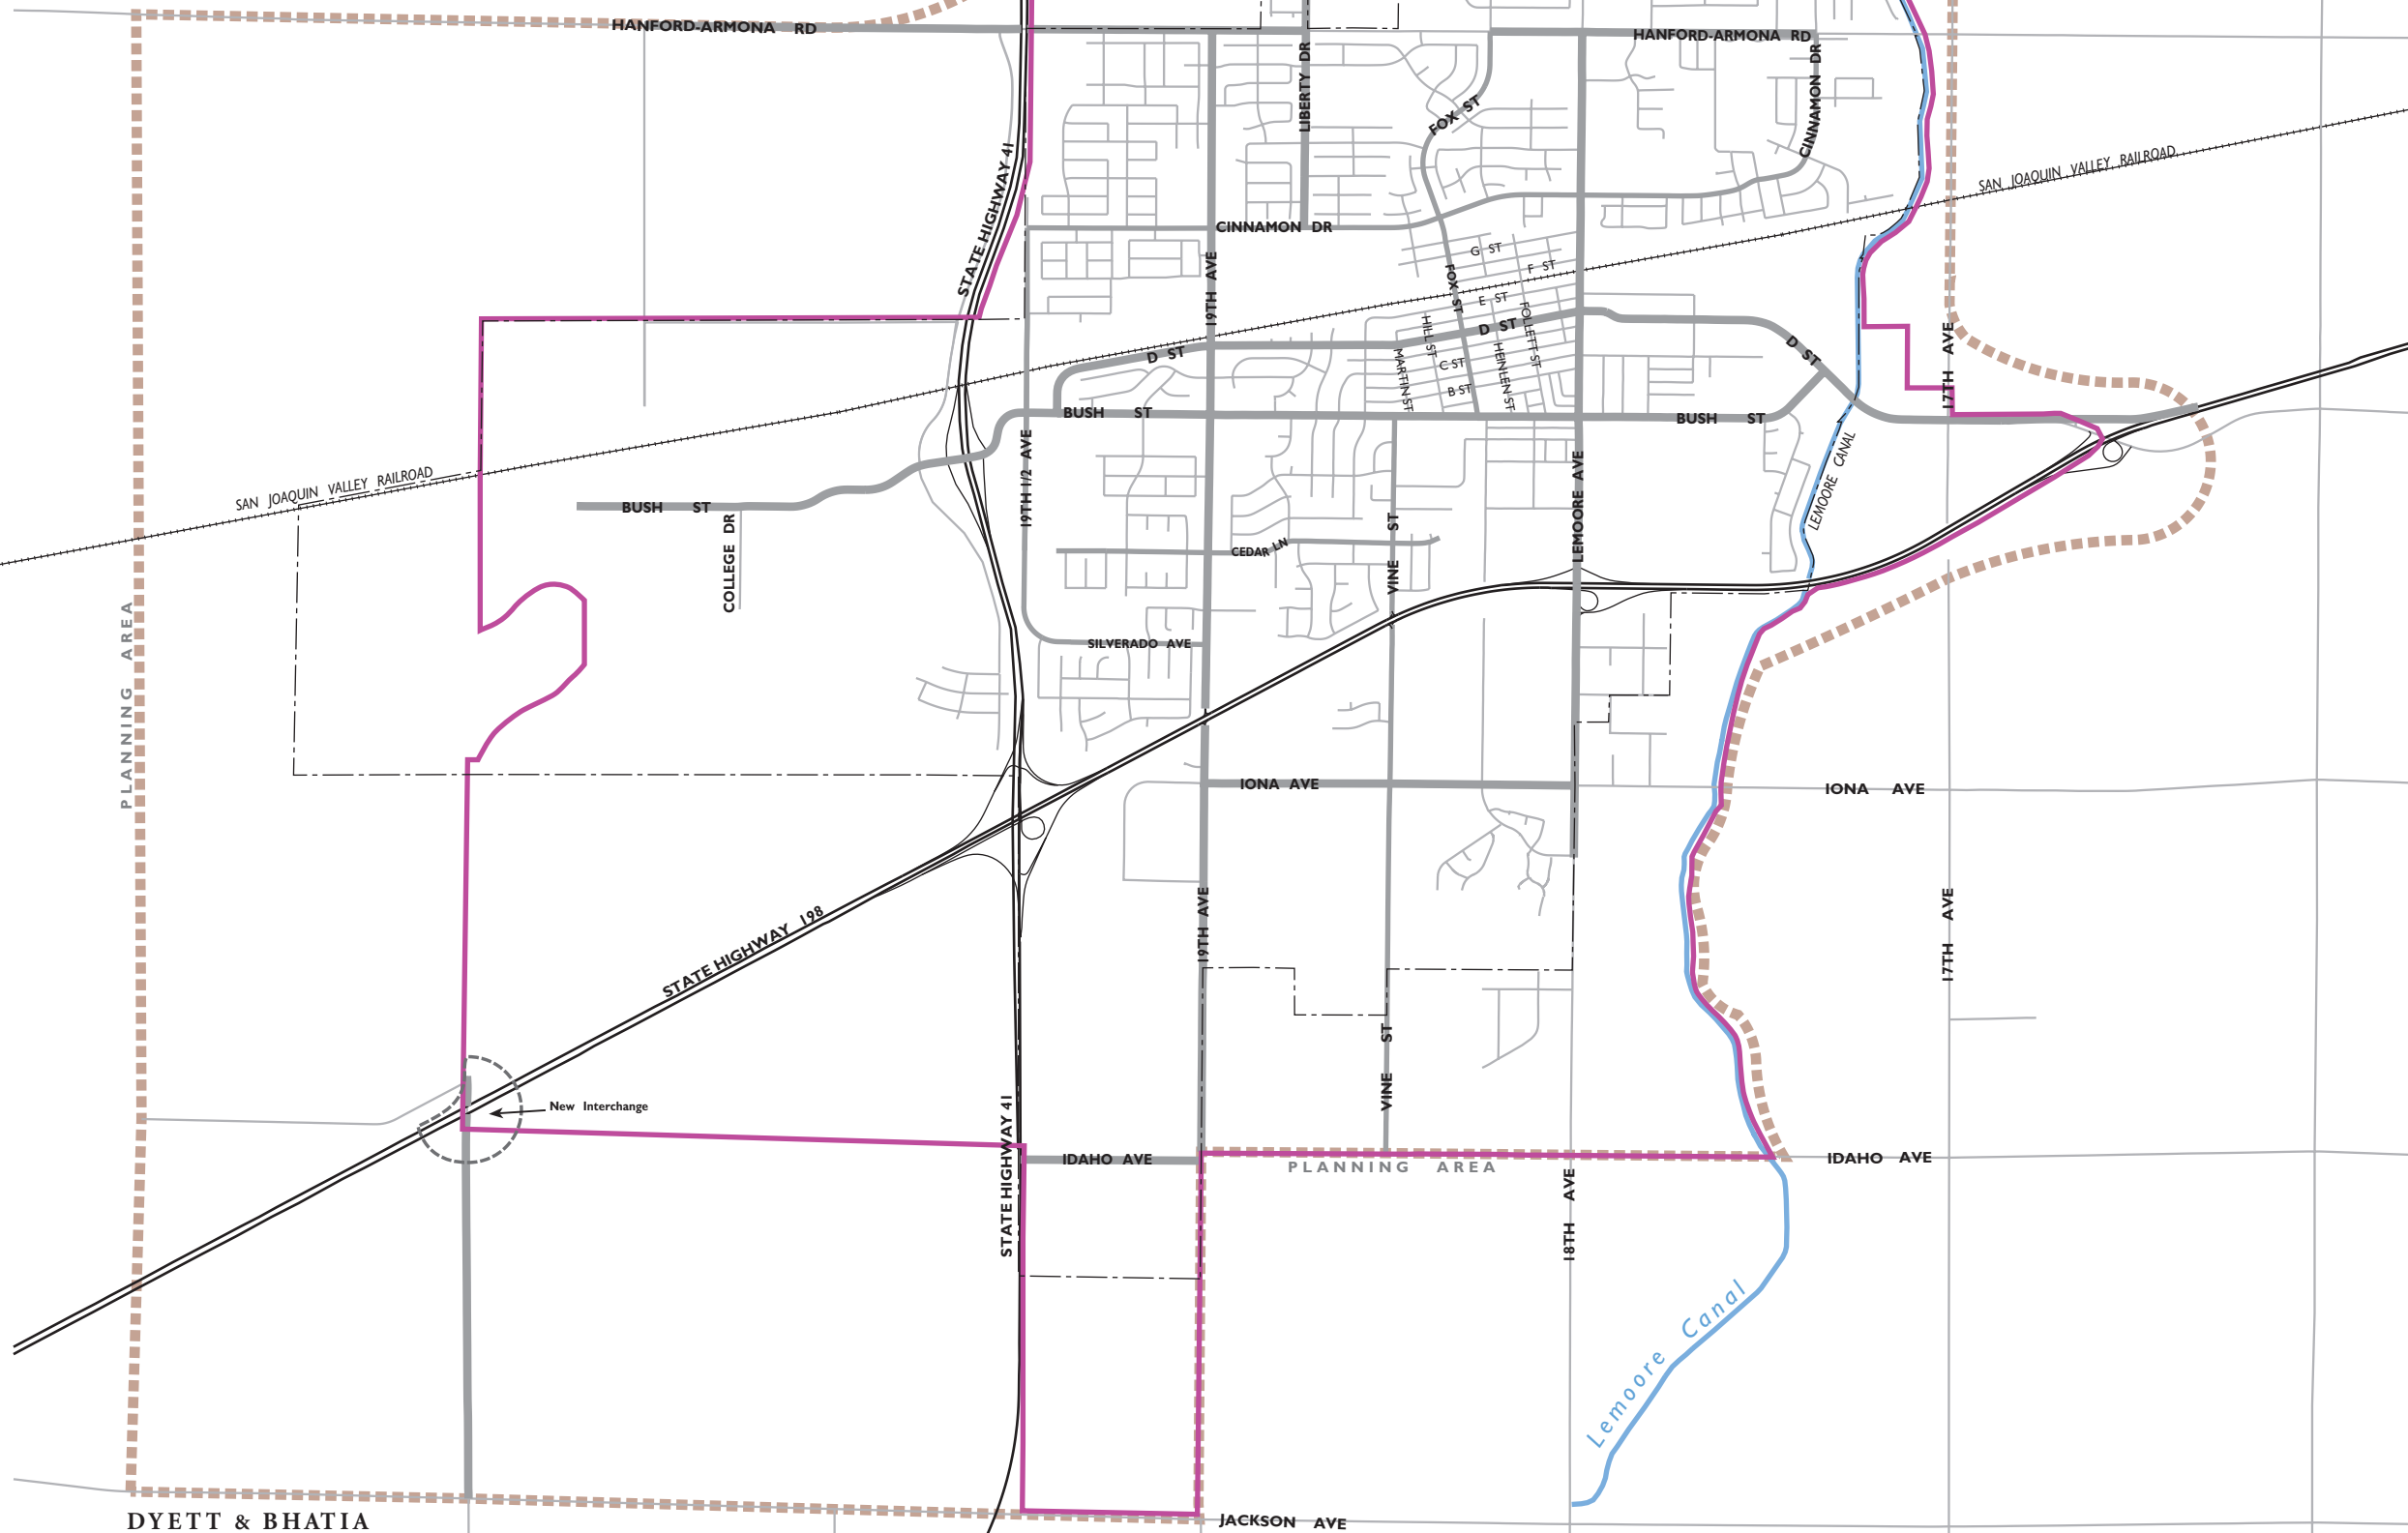

CITY OF LEMOORE 2030 General Plan

Figure I-2
Planning Area Boundaries

- Planning Area
- Urban Growth Boundary
- City Limits

Sources: City of Lemoore, 2006; Kings County, 2006.